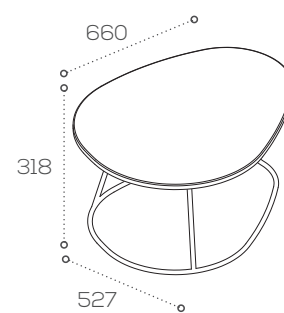

### Dimensions (mm)

SBB1/A1

Poids: 10kg

TBBC/OVL

Poids: 6kg

**Head Office & Showroom**

Dogley Mills,  
Penistone Road,  
Huddersfield,  
West Yorkshire,  
HD8 0LE

Tel: 01484 600 100  
sales@connection.uk.com