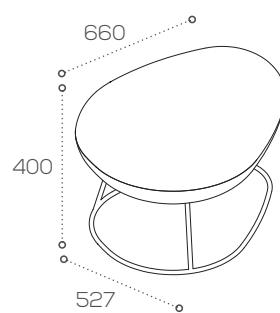

### Dimensions (mm)

SBB1/A1

Poids: 10kg

TBBC/OVL

Poids: 6kg

**Head Office & Showroom**

Dogley Mills,  
Penistone Road,  
Huddersfield,  
West Yorkshire,  
HD8 0LE

Tel: 01484 600 100  
sales@connection.uk.com